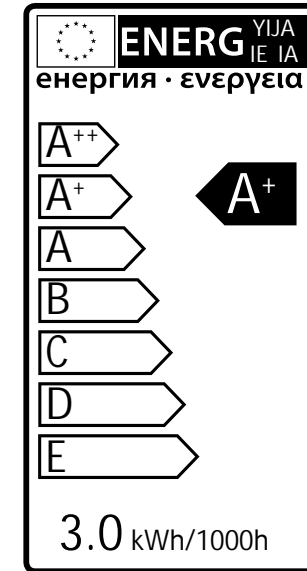

Catalpa

4121601

3 Watt	On/Off 5.000	Failure < 5% after 1000h
190 Lumen	Non dimmable	Failure < 10% after 6000h
3000 Kelvin	Instant full light	Flux > 80% after 6000h
10.000 Hours	Power factor > 0,5	CRI > 65

Mr16 LED
12V 3W GU5.3
Art. Nr. 6193011

Spike-DA031

Glass-GS043

Rubber-RB073

Screw-SM133

Screw-SM086